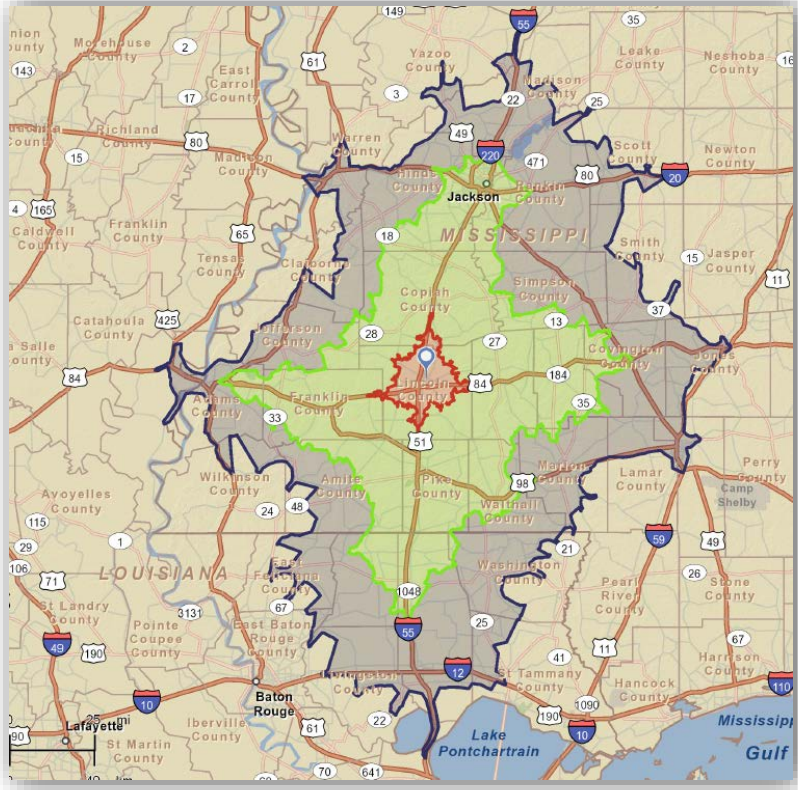

# Drive Times From Brookhaven Chamber of Commerce Office

1, 5, 10 Minutes

5, 10, 15 Minutes

Source: ESRI Business Analyst

# Drive Times From Brookhaven Chamber of Commerce Office

20, 60, 90, Minutes

160, 240, 300, Minutes

Source: ESRI Business Analyst