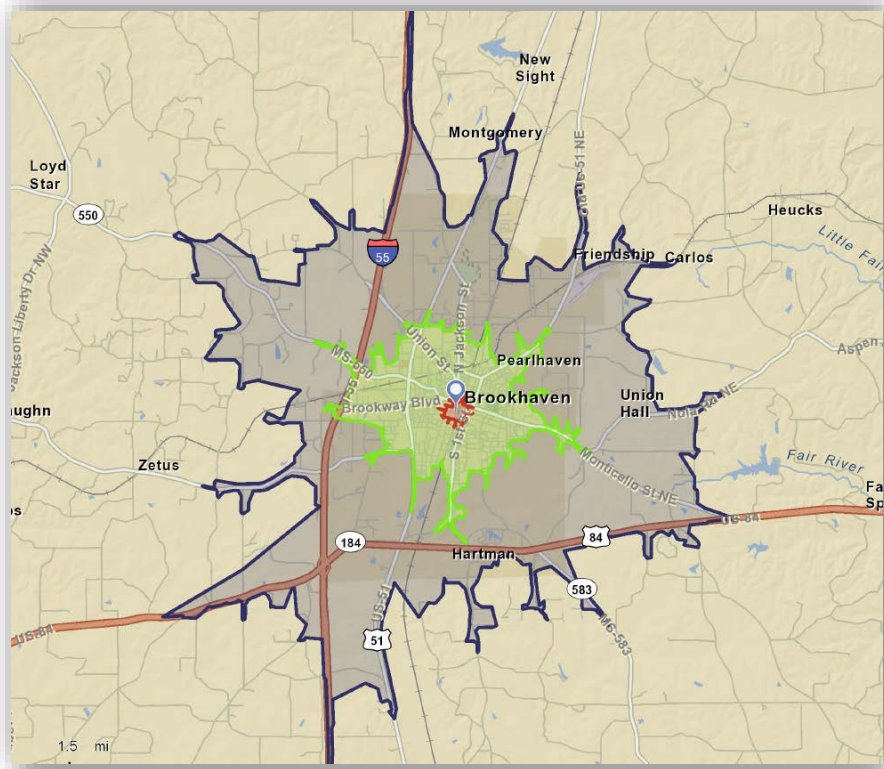

# Drive Times From Brookhaven Chamber of Commerce Office

1, 5, 10 Minutes

5, 10, 15 Minutes

Source: ESRI Business Analyst

# Drive Times From Brookhaven Chamber of Commerce Office

20, 60, 90, Minutes

160, 240, 300, Minutes

Source: ESRI Business Analyst