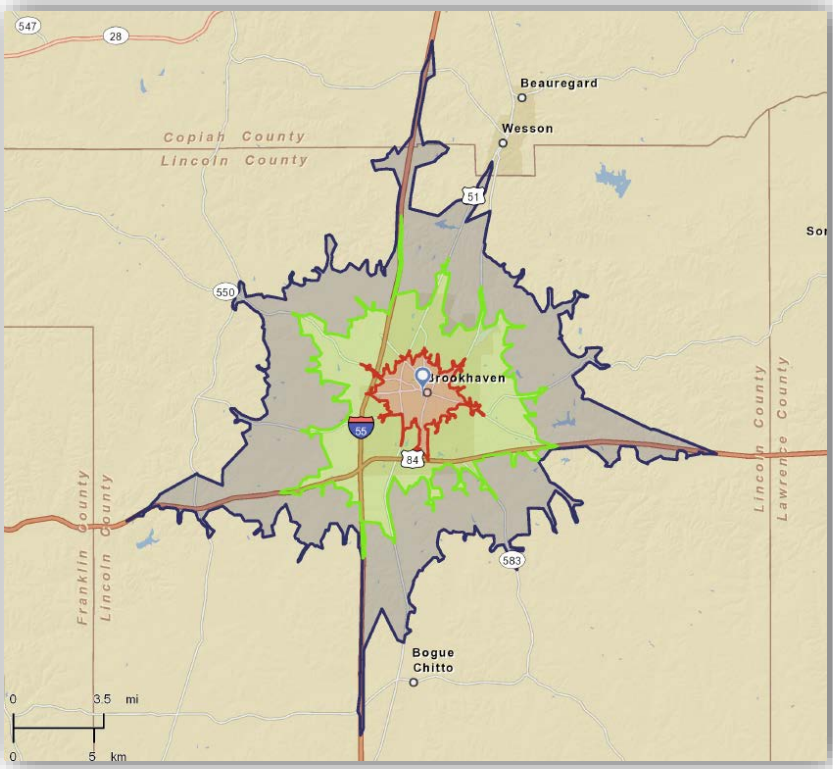

# Drive Times From Brookhaven Chamber of Commerce Office

1, 5, 10 Minutes

5, 10, 15 Minutes

Source: ESRI Business Analyst

# Drive Times From Brookhaven Chamber of Commerce Office

20, 60, 90, Minutes

160, 240, 300, Minutes

Source: ESRI Business Analyst