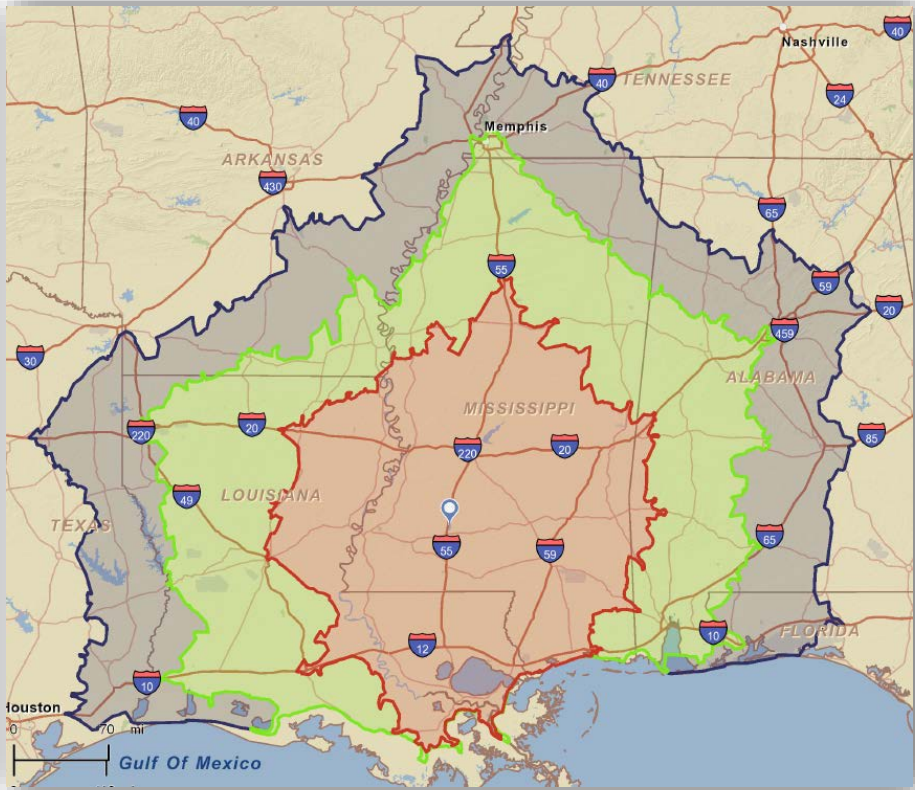

# Drive Times From Brookhaven Chamber of Commerce Office

1, 5, 10 Minutes

5, 10, 15 Minutes

Source: ESRI Business Analyst

# Drive Times From Brookhaven Chamber of Commerce Office

20, 60, 90, Minutes

160, 240, 300, Minutes

Source: ESRI Business Analyst